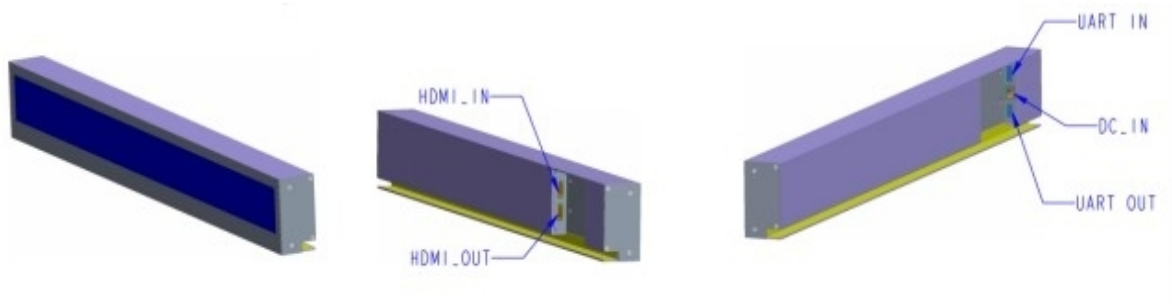

#### Highlighted Features

- >Smart designed with Built-in Media Player, Networked Controller & Multi-screen Connector Interface, HDMI splitter is of no need, makes neat cable management easy.
- >Work as a standalone display or a strip cell to deliver an impressive, dynamic in-store message.
- >Dedicated 4k player app & open API for remote content update.
- >Supported 1080p & 4k.

#### Flexibly

- >Available in openframed or framed;
- >Available in networked or non-networked version;
- Available in Windows,Android or Linux;
- >Available in variety of retail integrations like touchscreen.
- >Available in stand-alone video player,stretch screen,touchscreen tablet,video wall strip.
- >Available in widen range screen size, from3.5 inch to 86 inch.